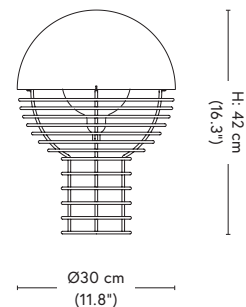

WIRE TABLE LAMP
1972

WIRE TABLE LAMP Ø30 1972

LIGHTING

Description

Table lamp with a cylindrical wire framework that widens into a hemisphere at the top.

Material

Frame in chrome plated steel, shade in acrylic.

Box dimensions

35 × 35 × 47 cm (13.8 × 13.8 × 18.5")

Weight

3 kg / 4 kg incl. packaging

Colour

Chrome/White, Chrome/Yellow,
Chrome/Orange, Chrome/Red

WIRE TABLE LAMP Ø40 1972

LIGHTING

Description

Table lamp with a cylindrical wire framework that widens into a hemisphere at the top.

Material

Frame in chrome plated steel, shade in acrylic.

Light source

E27 (230V) max. 60W / E26 (120V) max. 60W
IP20. Bulb is not included

Cord

Transparent w. switch 220 cm (86.6")

Certifications

CE / UKCE / UL

Product dimensions

H: 54 cm (21.3")
Ø40 cm (15.8")

Box dimensions

44 × 45 × 58 cm (17.3 × 17.7 × 22.8")